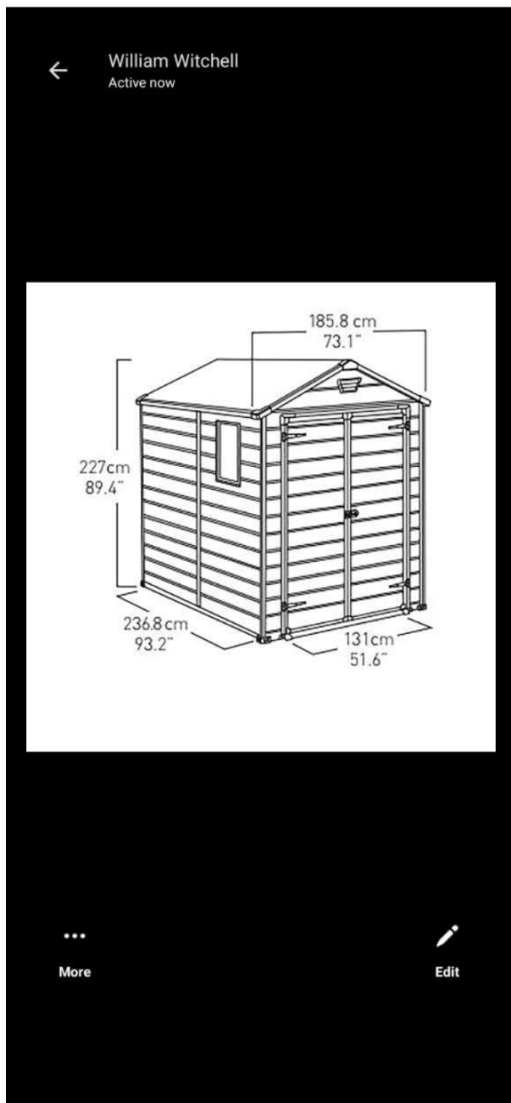

## OVERVIEW

---

The Football Club have requested permission to install a shed on the playing field for their equipment.

## SHED INFORMATION

---

Size of proposed shed: 6 ft x 8 ft

The Club have requested installation behind the Pavilion.